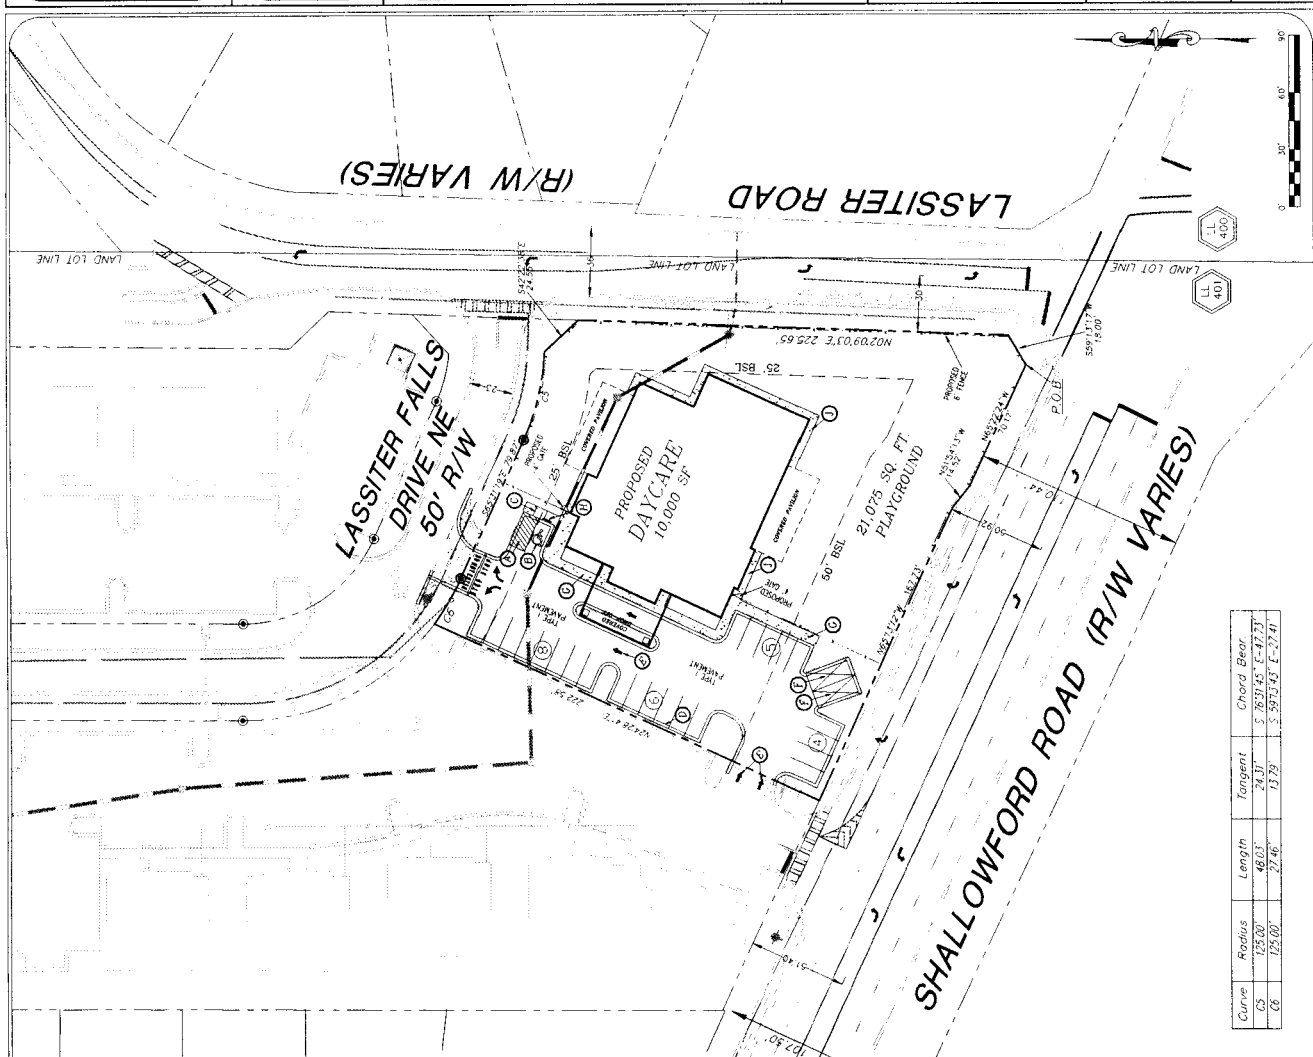

SITE PLAN

PROPOSED DAYCARE DAYCARE CENTER

LAND LOT(S): 401
DISTRICT: 16TH
2ND SECTION
3875 SHALLOWFORD RD.,
COBB COUNTY, GEORGIA

9/11/2009
1" = 30'

OWNER

DEVELOPER
S.M. BISHOP, INC.
P.O. BOX 889
GRAYSON, GA 30017

MR. STAN BISHOP - EMERGENCY CONTACT
PHONE: 770-277-5848

REVISIONS

NO.	DATE	DESCRIPTION

JOB NO. 09-080
C-1

Curve	Radius	Length	Tangent	Chord	Bearing
C5	125.00'	48.03'	74.37'	57.95743'	E-17.73°
C6	125.00'	27.46'	13.79'	33.91343'	E-17.41°

TOTAL SITE AREA = 131 ACRES
THERE ARE NO STATE WATERS ON THE SITE
THERE ARE NO ADJACENT LANDS ON THE SITE